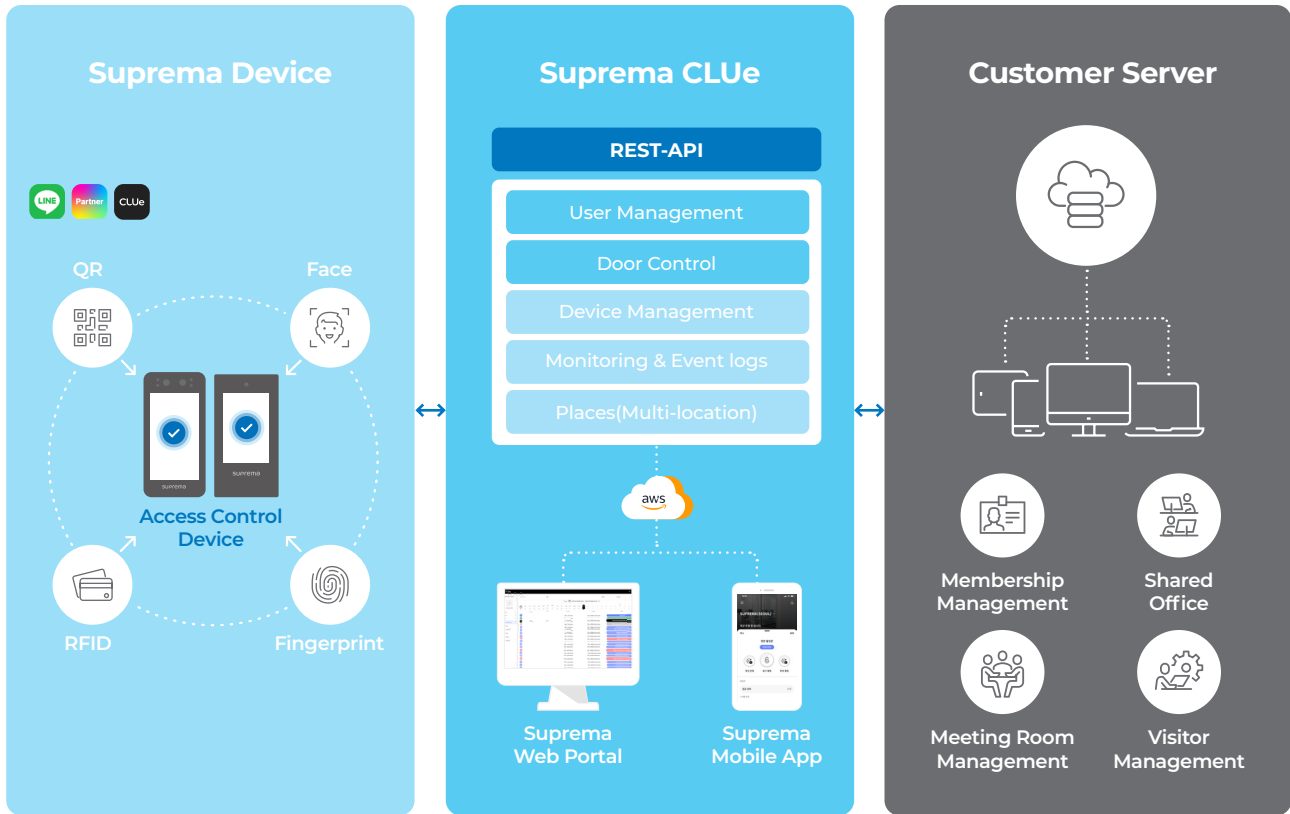

SUPrema CLUe

Easy Integration, Securely Managed
Open Cloud Integration Platform

What is CLUe?

Suprema CLUe is an open cloud integration platform built on a native cloud architecture, eliminating the need for an on-premise server. Devices connect directly to the cloud, supporting pure cloud-to-cloud server-level integration using standard REST-APIs. It is ideal for various membership management services, such as fitness centers, shared offices, multi-branch offices, and more.

Key Features

Easy Integration and Cost Efficient

By leveraging the benefits of cloud services, the management and integration of Suprema devices become extremely easy and simple.

Advanced Access Control with Multi-Credentials

Achieve high-level biometrics security with CLUe. CLUe enhances access control by integrating Suprema's multi-credential options, including biometrics.

Easy Multi-Location Management via Web Portal

CLUe offers a platform capable of managing your scaling location demands with a web-portal and mobile application service for administrators to access any of their locations without a time and distance limitation.

Reliable Security Partner

Suprema is certified with CSA STAR Level 2 for cloud security, along with ISO 27001, ISO 27701, AES-256, Secure Element (SE), Secure Boot, and data encryption.

How it Works?

Case Study